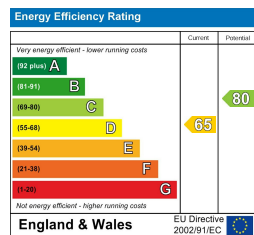

TAX BAND:

Agents Note: Whilst every care has been taken to prepare these sales particulars, they are for guidance purposes only. All measurements are approximate and for general guidance purposes only and whilst every care has been taken to ensure their accuracy, they should not be relied upon and potential buyers are advised to recheck the measurements